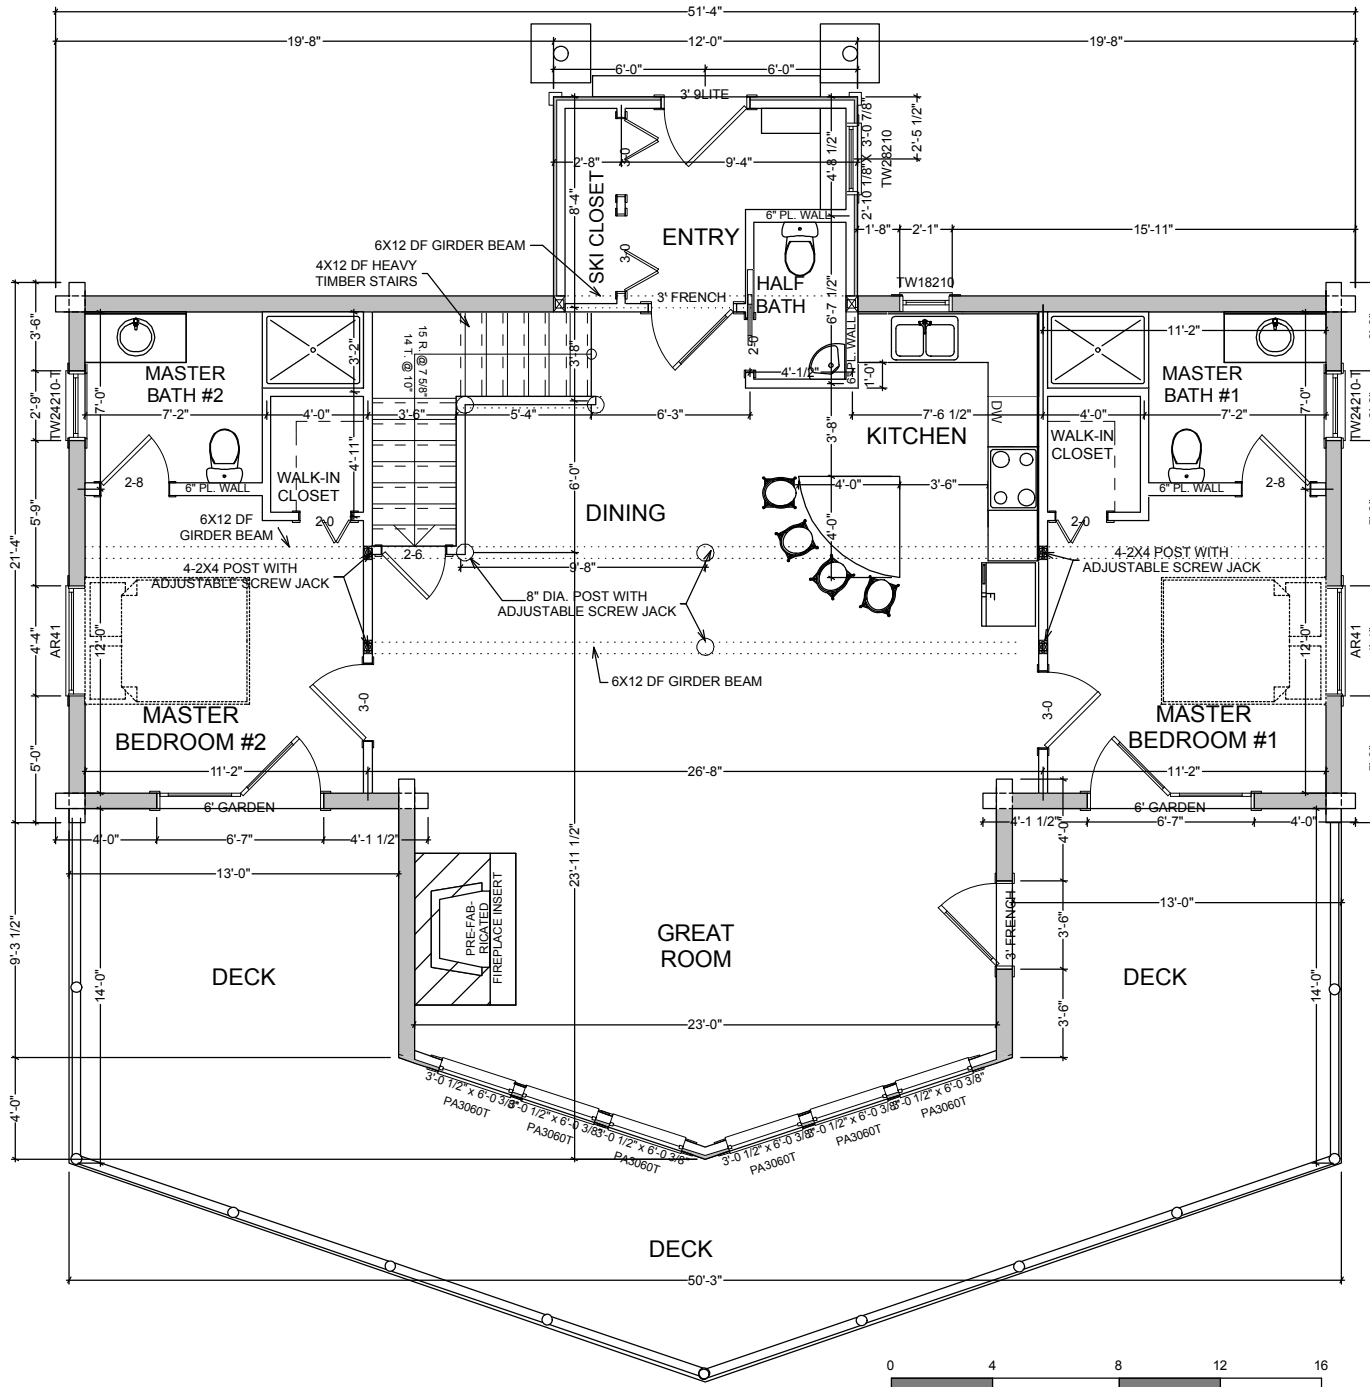

## THE LOOKOUT LODGE

114 County Road 577 <> Englewood, Tennessee <> 1-866-618-6564 <> [www.NaturalElementHomes.com](http://www.NaturalElementHomes.com)

© 2011 Natural Element Homes, LLC

SQUARE FOOTAGE	
HEATED AREAS:	
FIRST FLOOR.....	1384
SECOND FLOOR.....	754
HEATED TOTAL.....	2138
UNHEATED AREAS:	
DECK/PORCH AREA.....	634
BASEMENT.....	1384