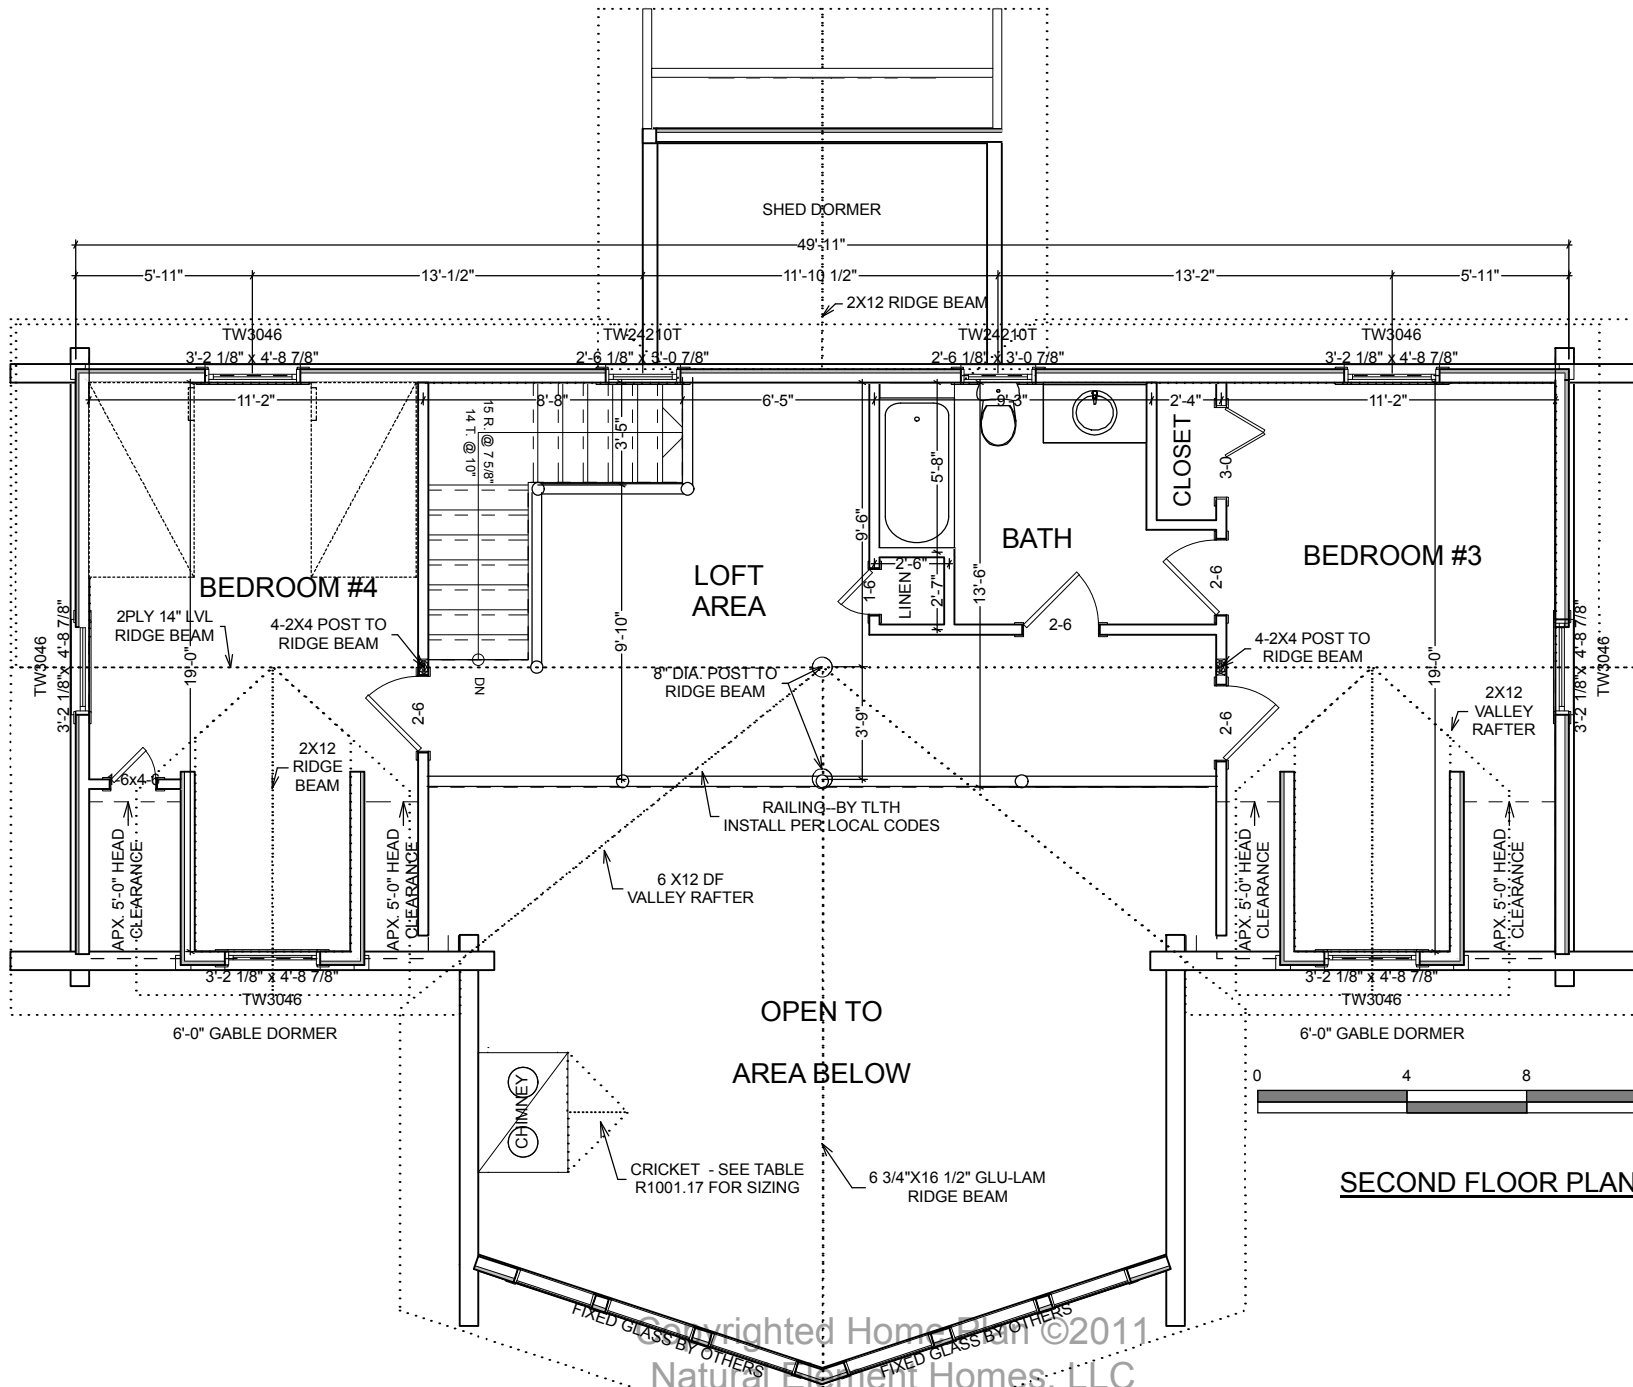

SECOND FLOOR PLAN

Copyrighted Home Plan ©2011
Natural Element Homes, LLC
1-866-618-6564