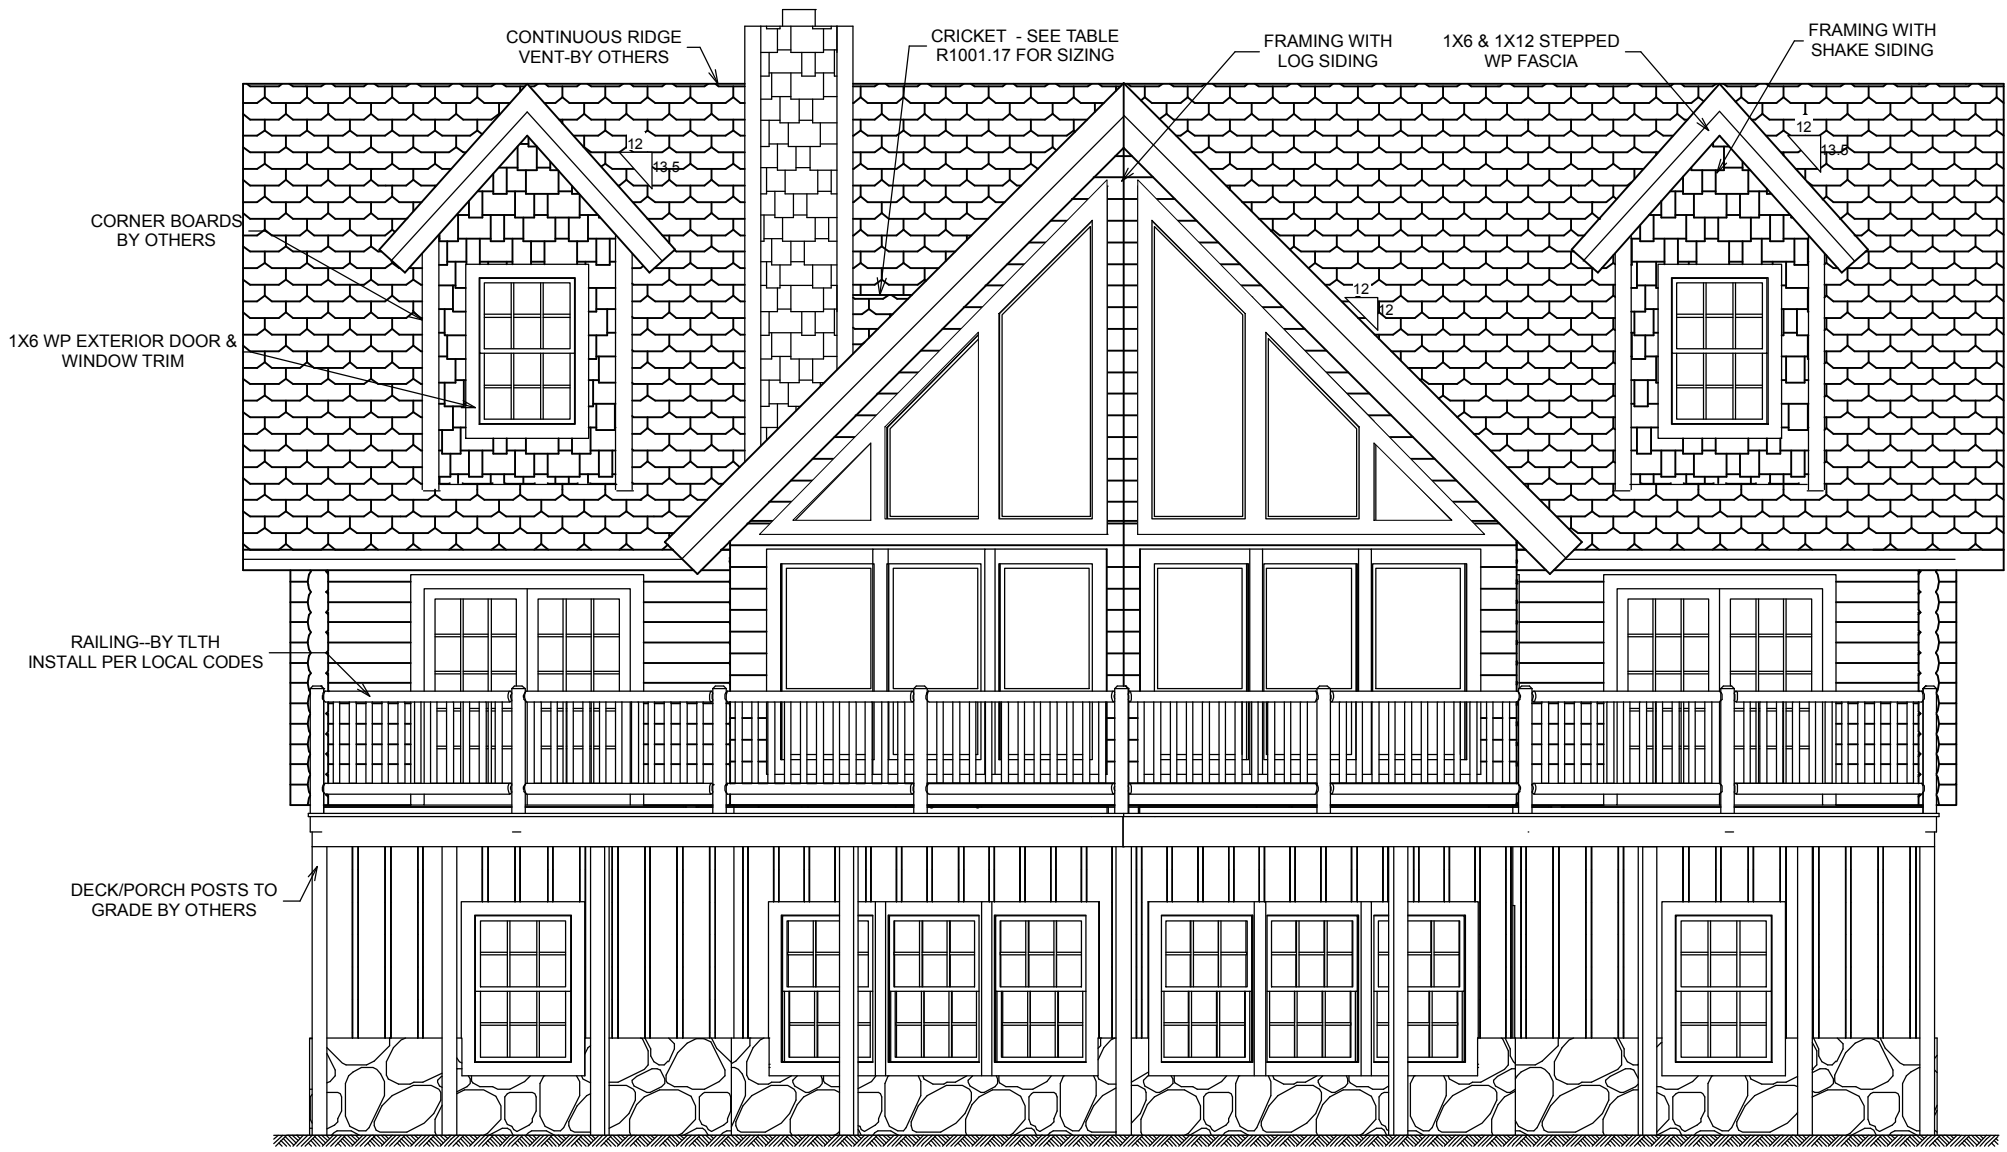

FRONT ELEVATION
NOTE: GRADE CONDITIONS TO BE VERIFIED ON SITE

Copyrighted Home Plan ©2011
Natural Element Homes, LLC
1-866-618-6564